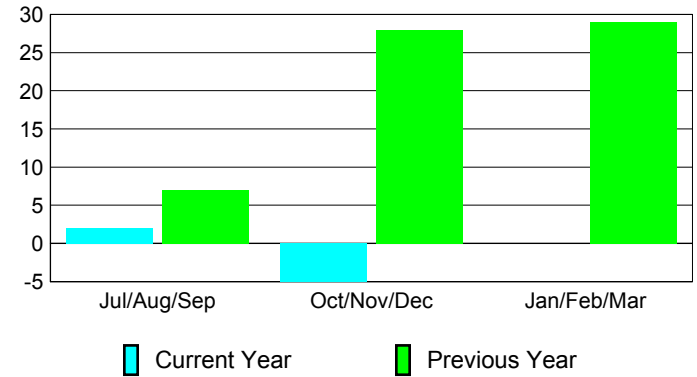

Membership Results 2012-2013

Membership 2011-2012

Month	Net Memb Goal	Actual New Memb	Actual Dropped Memb	Gain/Loss of Memb	Gain/Loss of Memb
Jul/Aug/Sep	4	20	-18	2	7
Oct/Nov/Dec	4	11	-16	-5	28
Jan/Feb/Mar	4	0	0	0	29
Totals	12	31	-34	-3	64

Membership Results 2012-2013

Goal, New, Dropped, Gain/Loss

Comparison of Membership Gain/Loss

Current Year Compared to the Previous Year

Gender Comparison 2012-2013

Jul/Aug/Sep

Oct/Nov/Dec

Jan/Feb/Mar