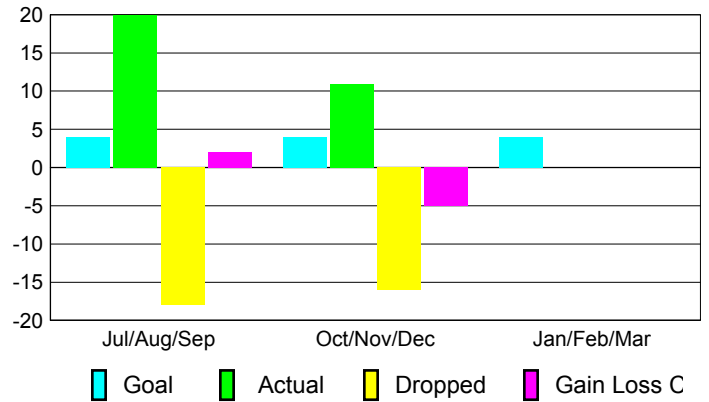

Club Results 2012-2013

Goal, New, Dropped, Gain/Loss

Comparison of Club Gain/Loss

Current Year Compared to the Previous Year

YTD Status Quo Clubs 2012-2013

Status Quo Clubs Compared to Status Quo Members

MEMBERSHIP

Membership Results 2012-2013

Membership 2011-2012

Month	Net Memb Goal	Actual New Memb	Actual Dropped Memb	Gain/Loss of Memb	Gain/Loss of Memb
Jul/Aug/Sep	4	20	-18	2	7
Oct/Nov/Dec	4	11	-16	-5	28
Jan/Feb/Mar	4	0	0	0	29
Totals	12	31	-34	-3	64

Membership Results 2012-2013

Goal, New, Dropped, Gain/Loss

Comparison of Membership Gain/Loss

Current Year Compared to the Previous Year

Gender Comparison 2012-2013

Jul/Aug/Sep

Oct/Nov/Dec

Jan/Feb/Mar